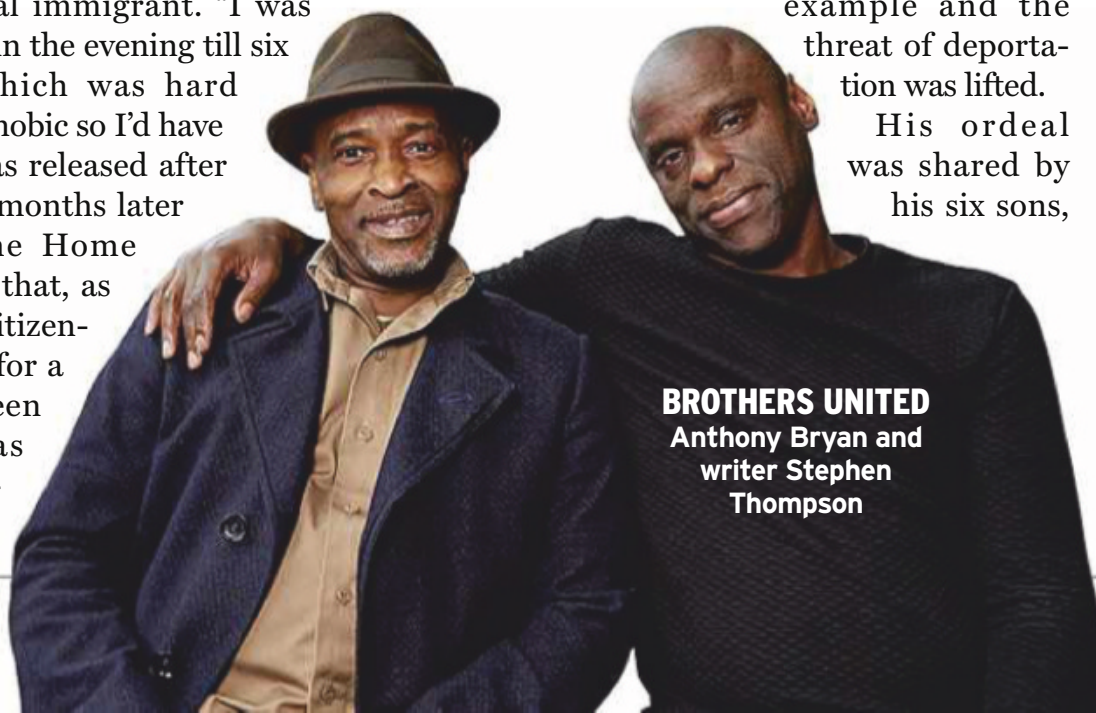

would be executed within 72 hours. It was only when the media – specifically an interview he did in *The Guardian* – featured Bryan's story that it became clear that his was not an isolated example and the threat of deportation was lifted.

His ordeal was shared by his six sons,

partner Janet and his half-brother Stephen Thompson. Bryan wanted the world to know what he, and so many others, had endured. "We thought about it first as a non-fiction book about the Windrush Scandal, using this story as an example," says screenwriter Thompson, "but Anthony told me there had been interest from a documentary maker and that set me thinking – why couldn't it be a drama?" He approached Left Bank Pictures (producers of *The Crown*), was "commissioned to do the script in June 2019 and I finished the first draft three months later. We started filming last December."

Sitting in Limbo is a drama unapologetically drawn from real life. Bryan's name hasn't been changed and Patrick Robinson and Nadine Marshall, the actors portraying Anthony and Janet, look uncannily like them. Viewers are

This is my home

Anthony Bryan has lived in the UK since boyhood, but in 2016 the Home Office told him he wasn't a British citizen – and he became a key figure in the Windrush Scandal

EXCLUSIVELY PHOTOGRAPHED (BEFORE LOCKDOWN)

FOR RADIO TIMES BY
RICHARD ANSETT

BROTHERS UNITED
Anthony Bryan and
writer Stephen
Thompson